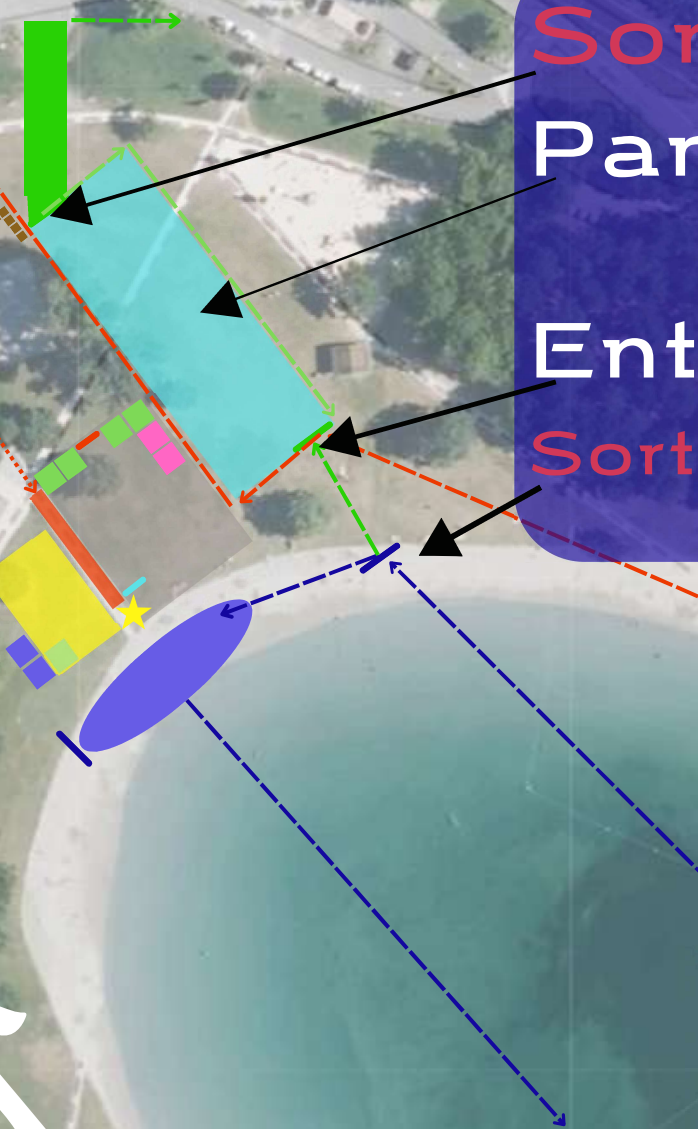


The image shows a triathlon swim start in a lake. In the foreground, several triathletes are in the water, splashing. A large crowd of spectators is gathered on the sandy shore, some standing and some sitting. A blue inflatable archway is visible on the shore. The background features a dense forest of trees with yellow and green foliage, and a large, rugged mountain range under a clear sky. The text 'TRIATHLON' is in white, 'PASSY' is in red, and 'MONT BLANC' is in white. 'INTERNATIONAL' is in white and 'PARCOURS EDITION S 2025' is in red.

TRIATHLON
PASSY INTERNATIONAL
MONT BLANC

PARCOURS EDITION S
2025

Consigne

Course à Pied.

RAV CAP.

WC h/f.

FINISH LINE.

Public aréa
/ Podium/Bar et
Food.

Finisher aréa
/Rav arrivée.

Finisher Picture.

Arbitre

Sortie parc.
Parc.

Entrée parc.
Départ Natation.

SECU + MEDIC

TRIATHLON
PASSY INTERNATIONAL
MONT BLANC

Voir le profil altimétrique et les types de voies

PLAN TRANSITION

Sortie parc.
Parc.
Entrée parc.
Sortie Natation.

Voir le profil altimétrique et les types de voies

Départ Natation

SAS de mise en
MASS START par
niveau de nage
temps/100m.

Natation S
750 m

1x