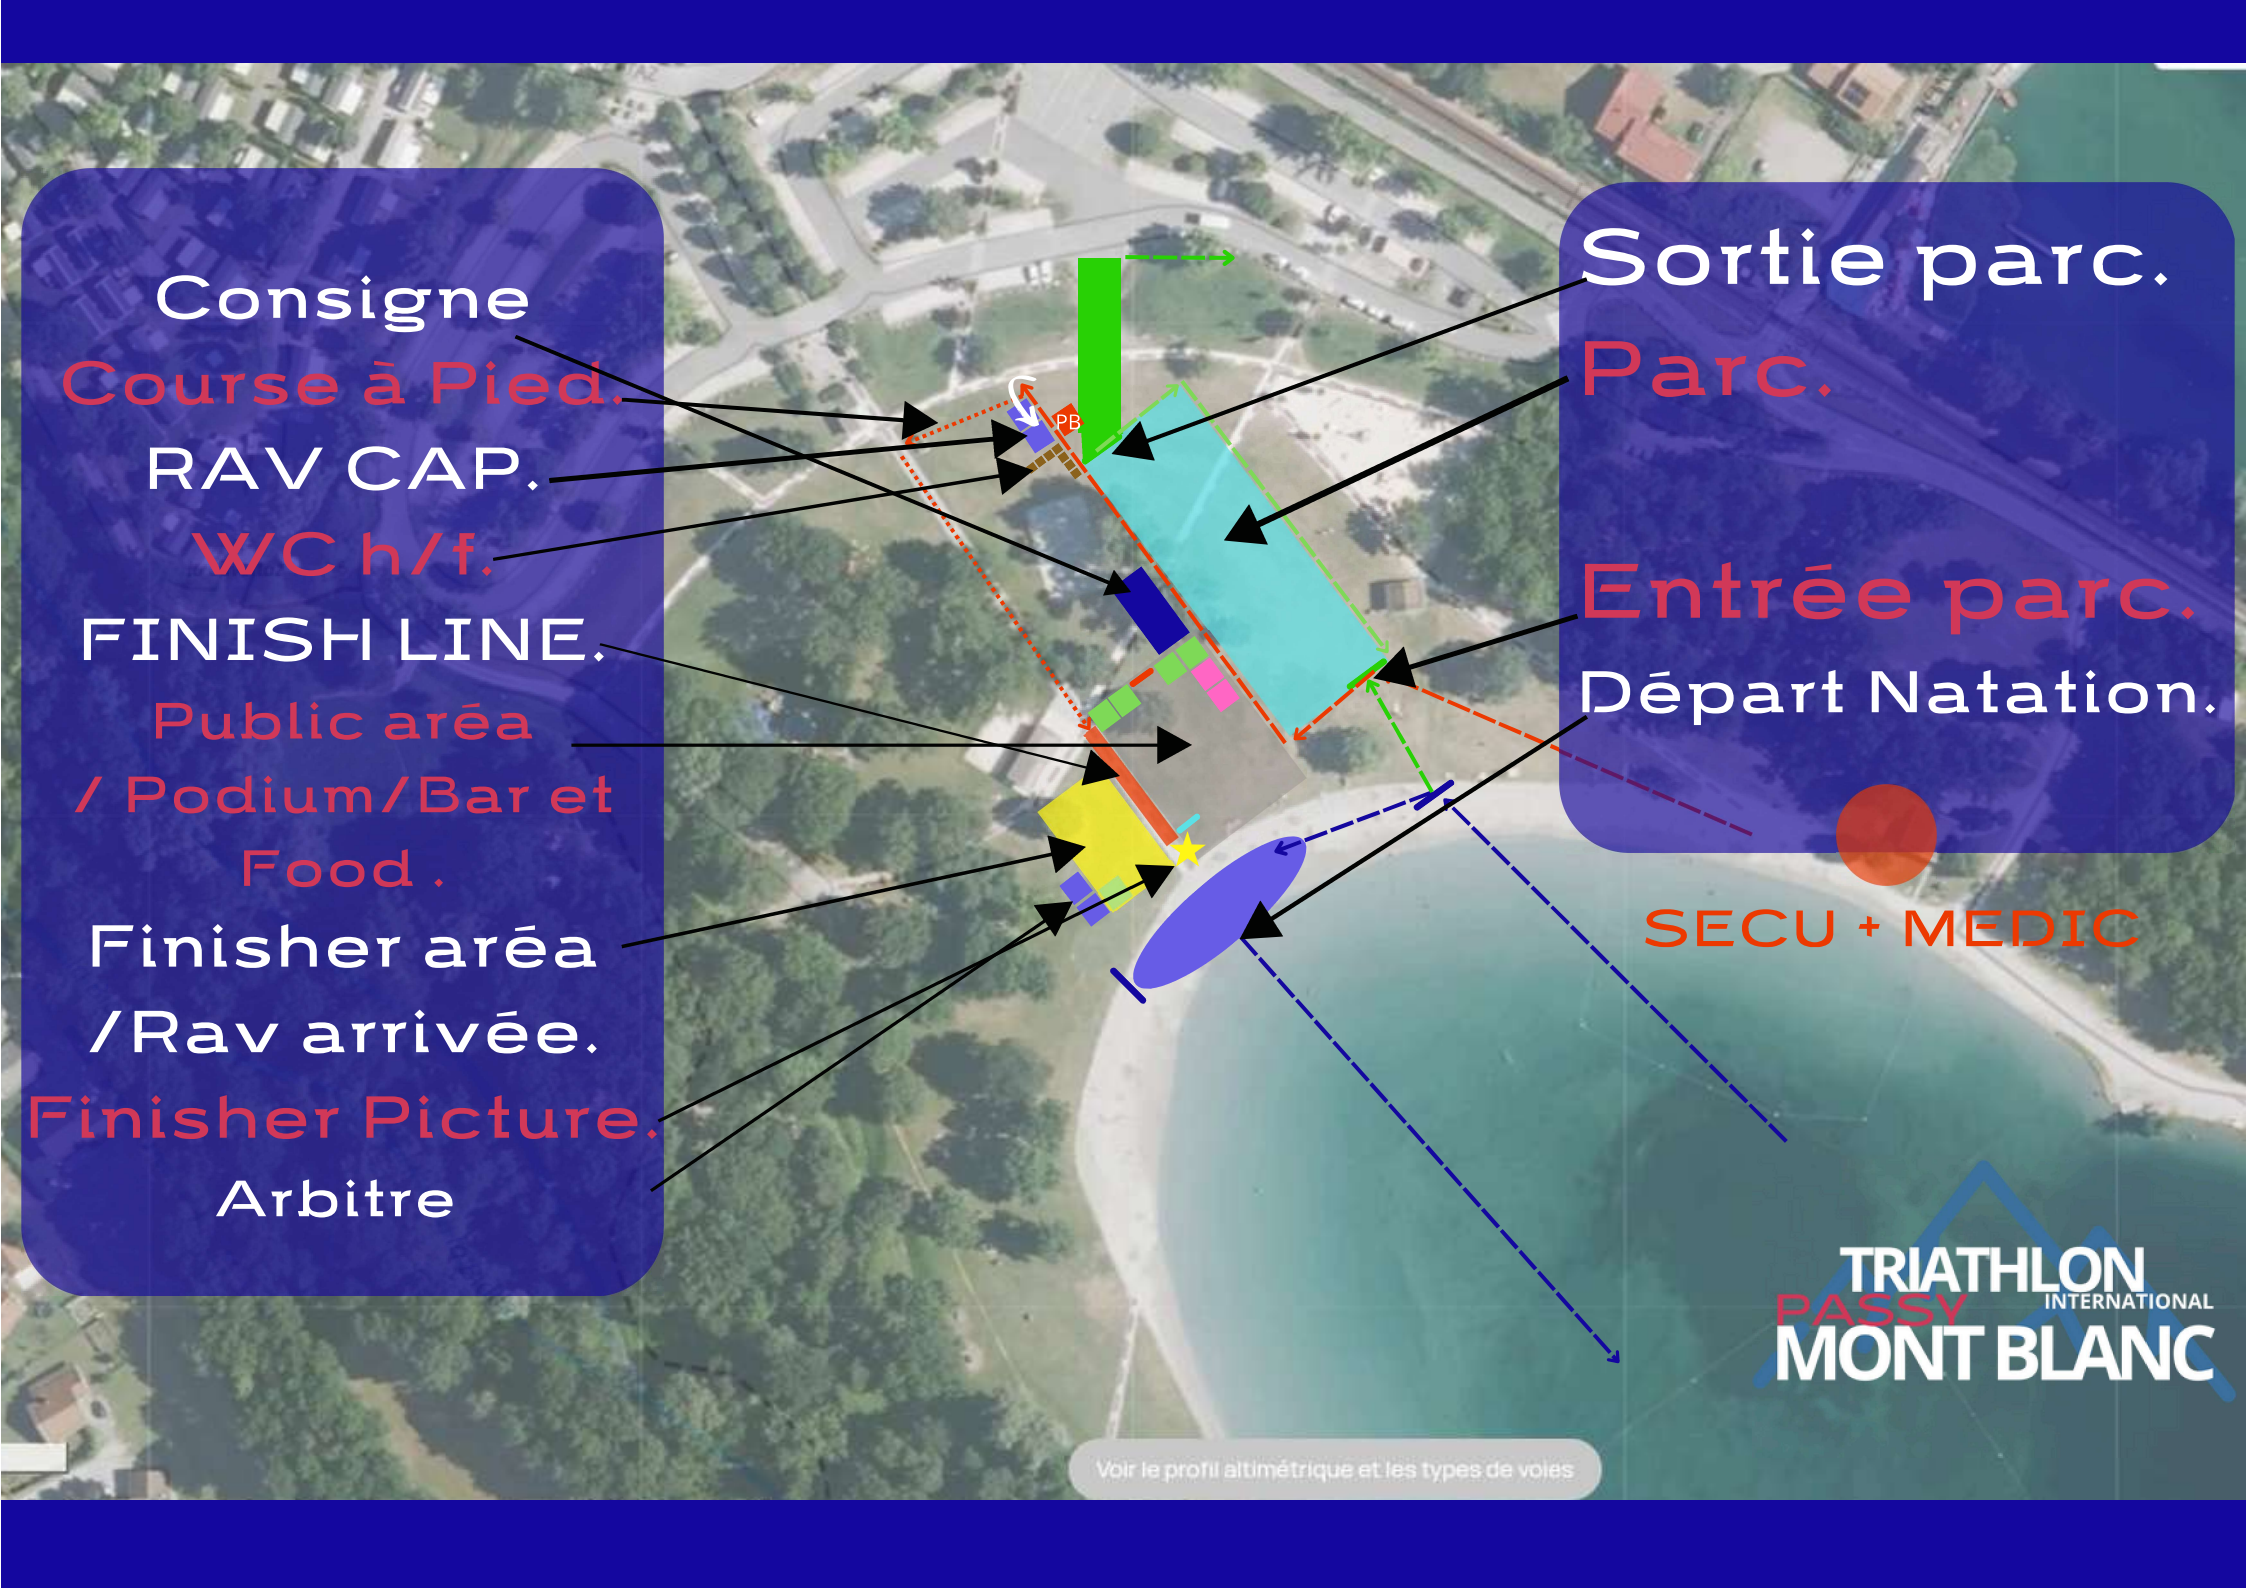


The image shows a triathlon swim start in a lake. In the foreground, several triathletes are in the water, splashing. A large crowd of spectators is gathered on the sandy shore, some standing and some sitting. A blue inflatable archway is visible on the shore. The background features a dense forest of trees with yellow and green foliage, and a large, rugged mountain range under a clear sky. The text 'TRIATHLON' is in white, 'PASSY' is in red, and 'MONT BLANC' is in white. 'INTERNATIONAL' is in white and 'PARCOURS EDITION S 2025' is in red.

TRIATHLON
PASSY INTERNATIONAL
MONT BLANC

PARCOURS EDITION S
2025

Consigne

Course à Pied.

RAV CAP.

WC h/f.

FINISH LINE.

Public aréa
/ Podium/Bar et
Food.

Finisher aréa
/Rav arrivée.

Finisher Picture.

Arbitre

Sortie parc.
Parc.

Entrée parc.
Départ Natation.

SECU + MEDIC

TRIATHLON
PASSY INTERNATIONAL
MONT BLANC

Voir le profil altimétrique et les types de voies

DISTANCES
1 BOUCLE de
24KM
250D+

Course à pied S
5.3KM

1x5.3KM