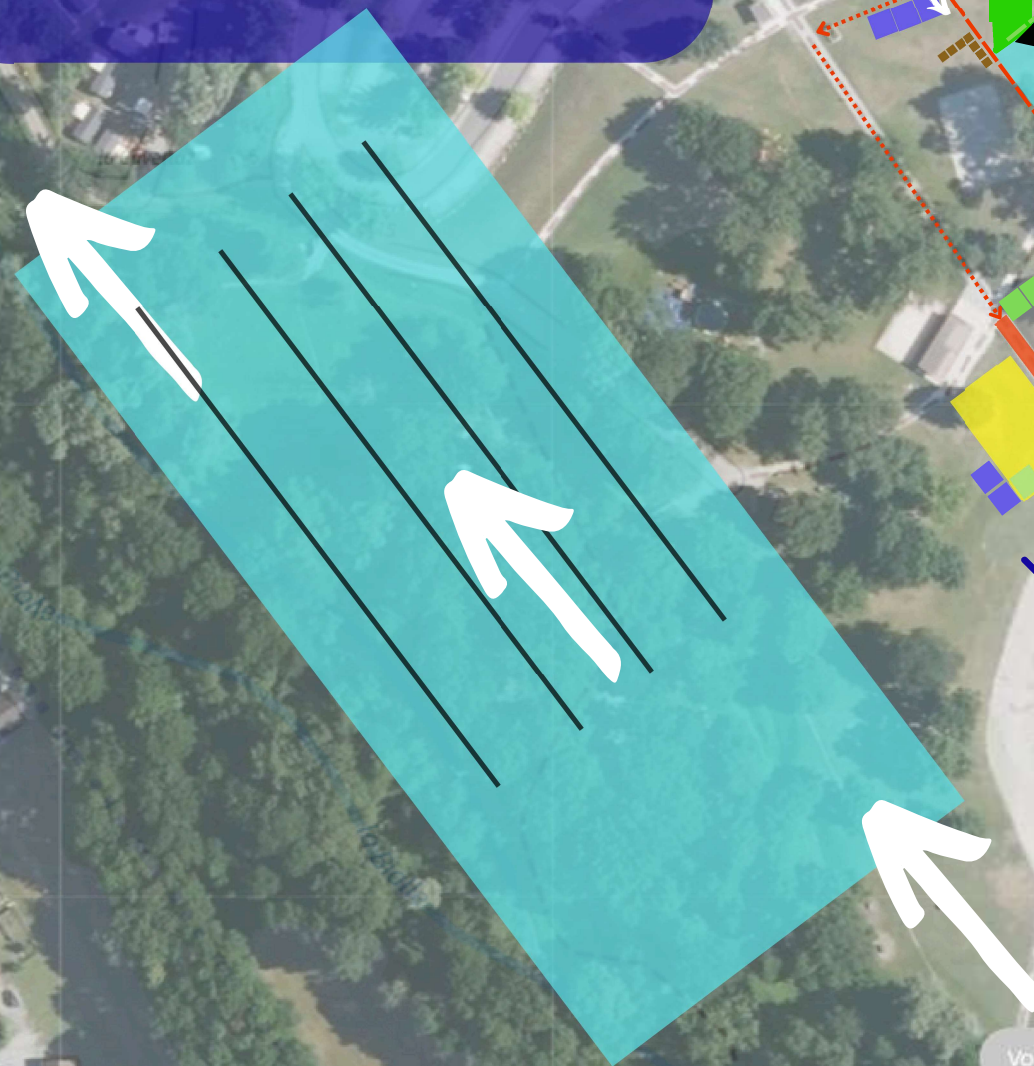


The image shows a triathlon swim start in a lake. In the foreground, several triathletes are in the water, splashing. A large crowd of spectators is gathered on the sandy shore, some standing and some sitting. A blue inflatable archway is visible on the shore. The background features a dense forest of trees with yellow and green foliage, and a large, rugged mountain range under a clear sky. The text 'TRIATHLON' is in white, 'PASSY' is in red, and 'MONT BLANC' is in white. 'INTERNATIONAL' is in white and 'PARCOURS EDITION S 2025' is in red.

Finisher aréa
/Rav arrivée.

Finisher Picture.

Arbitre

Sortie parc.
Parc.

Entrée parc.
Départ Natation.

SECU + MEDIC

TRIATHLON
PASSY INTERNATIONAL
MONT BLANC

Voir le profil altimétrique et les types de voies

PLAN TRANSITION

Sortie parc.
Parc.
Entrée parc.
Sortie Natation.

Voir le profil altimétrique et les types de voies

Départ Natation

SAS de mise en
MASS START par
niveau de nage
temps/100m.

Natation S
750 m

1x