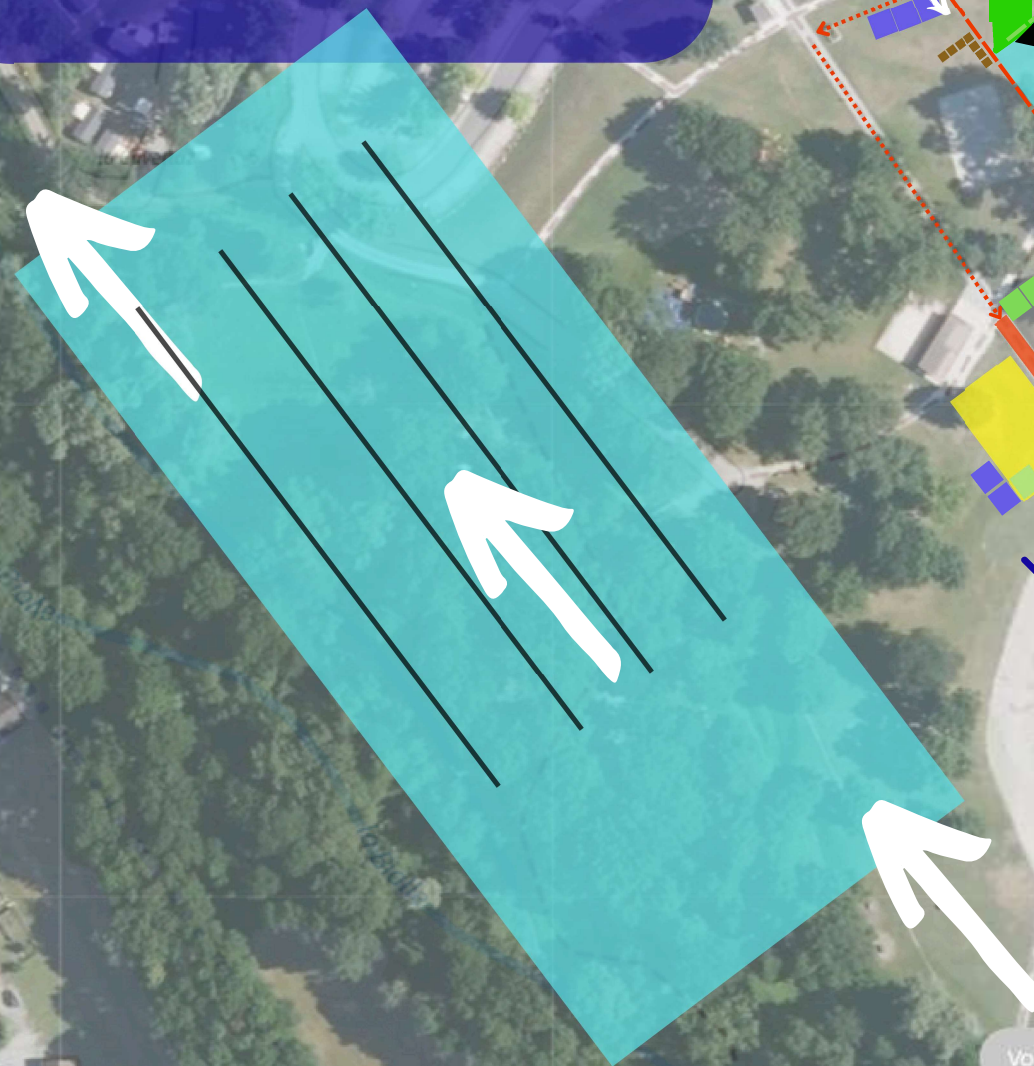

The image shows a triathlon event taking place at a lake. In the foreground, several triathletes are swimming in the water. On the sandy beach, a large crowd of spectators and participants is gathered. A blue inflatable archway is visible on the beach. The background features a dense forest of trees with autumn foliage in shades of yellow and orange. In the distance, a large, rugged mountain range is visible under a clear sky. The overall scene is bright and scenic, capturing the atmosphere of a major outdoor sports event.

TRIATHLON
PASSY INTERNATIONAL
MONT BLANC
PARCOURS M
EDITION 2025

Consigne
Course à Pied.
 RAV CAP.
WC h/f.
 FINISH LINE.
Public aréa
/ Podium/Bar et
Food.
 Finisher aréa
/ Rav arrivée.
Finisher Picture.
 Arbitre

Sortie parc.
Parc.
Entrée parc.
 Départ Natation.

SECU + MEDIC

TRIATHLON
 PASSY INTERNATIONAL
MONT BLANC

Voir le profil altimétrique et les types de voies

PLAN TRANSITION

Sortie parc.
Parc.
Entrée parc.
Sortie Natation.