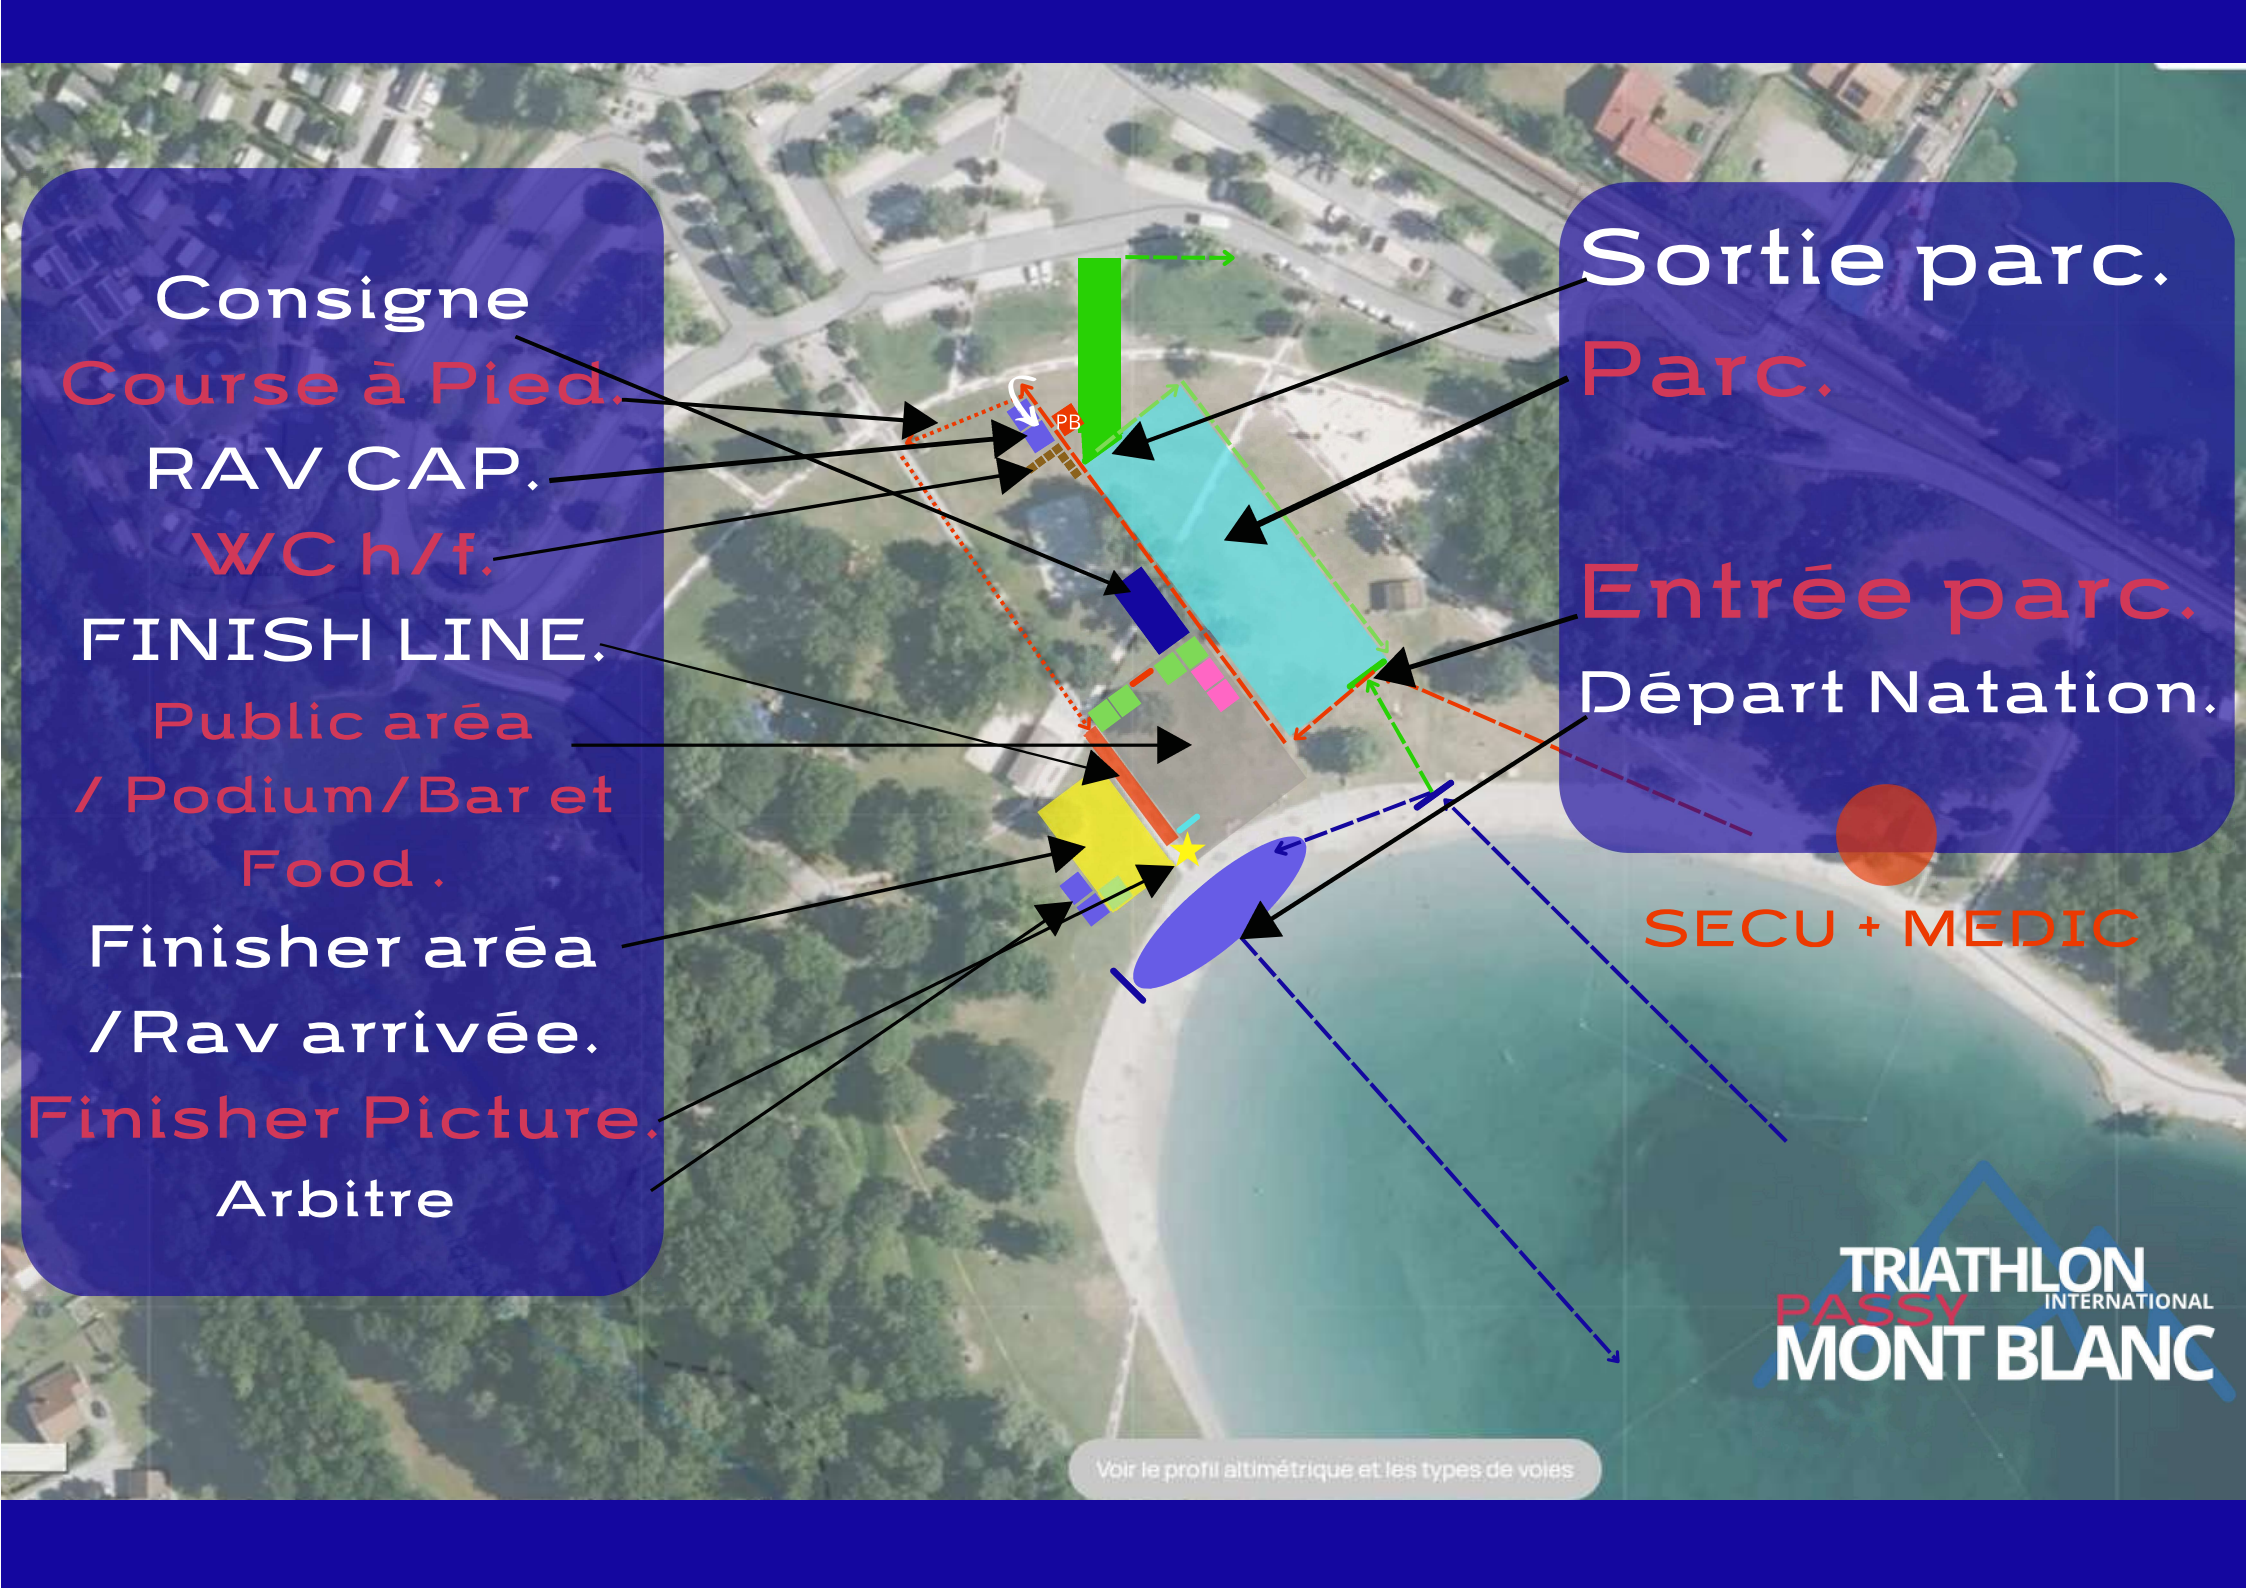

The image shows a triathlon event taking place at a lake. In the foreground, several triathletes are swimming in the water. On the sandy beach, a large crowd of spectators and participants is gathered. A blue inflatable archway is visible on the beach. The background features a dense forest of trees with autumn foliage in shades of yellow and orange. In the distance, a large, rugged mountain range is visible under a clear sky. The overall scene is bright and scenic, capturing the atmosphere of a major outdoor sports event.

TRIATHLON
PASSY INTERNATIONAL
MONT BLANC
PARCOURS M
EDITION 2025

Consigne
Course à Pied.
 RAV CAP.
WC h/f.
 FINISH LINE.
Public aréa
/ Podium/Bar et
Food.
 Finisher aréa
/ Rav arrivée.
Finisher Picture.
 Arbitre

Sortie parc.
Parc.
Entrée parc.
 Départ Natation.

SECU + MEDIC

TRIATHLON
 PASSY INTERNATIONAL
MONT BLANC

Voir le profil altimétrique et les types de voies

PLAN TRANSITION

Sortie parc.
Parc.
Entrée parc.
Sortie Natation.

TRIATHLON
PASSY INTERNATIONAL
MONT BLANC

Course à pied M
10.6KM

2x5.3KM

TRIATHLON
PASSY INTERNATIONAL
MONTBLANC